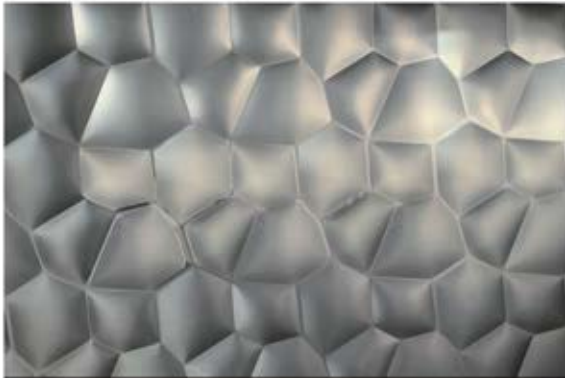

ALUMINUM EMBOSSED PLATE
by EVC

Forest Hideaway

Cement component

Aluminum embossed plate

The material is an anodized aluminum plate, which is placed in the electrolyte as **the anode, and electrolyzed under specific conditions and currents.**

The hardness and wear resistance are better than traditional aluminum plate, good heat resistance, insulation, enhance corrosion resistance. Limited to indoor use, wall top decoration.

ALUMINUM EMBOSSED PLATE

Aluminium Embossed Panel - Honeycomb Panel (Natural color)
size:1220*2440*1mm

Aluminium Embossed Panel - Honeycomb Panel (Gold)
size:1220*2440*1mm

advantage

Novel shape anti - fingerprint non - raw embroidery color gold is available

ALUMINUM EMBOSSED PLATE

Aluminium embossed panel - water Cube (Natural color)

Aluminium Embossed Panel - Water Cube (Natural color)
size:1220*2440*1mm

Aluminium embossed panel - water Cube (Gold)

Aluminium Embossed Panel - Water Cube (gold)
size:1220*2440*1mm